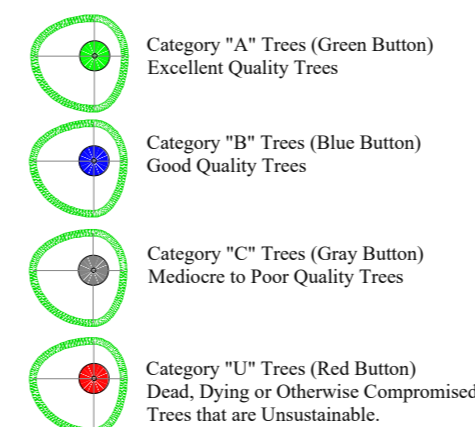

Colour Coding For Groups and Hedges

Colour Coding of Tree Categories

Client: Westar
Scale: 1:500 @ A1 Date: November 2022
Project: Tree Survey, Finlay Park, Naas, Co Kildare
Description: Tree Constraints Plan
Drawing Title: Finlay Park Tree Constraints Plan