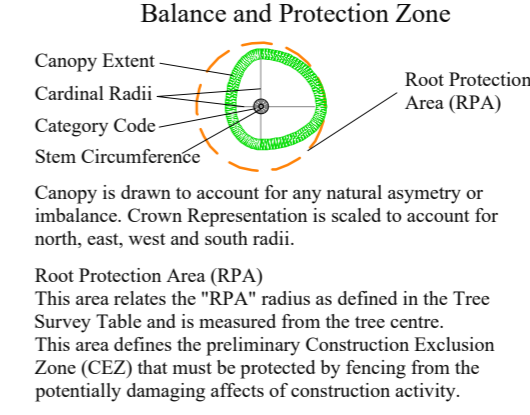

Colour Coding For Groups and Hedges

Colour Coding of Tree Categories

Client: Westar
Scale: 1:500 @ A1 Date: November 2022
Project: Tree Survey, Finlay Park, Naas, Co Kildare
Description: Tree Constraints Plan
Drawing Title: Finlay Park Tree Constraints Plan