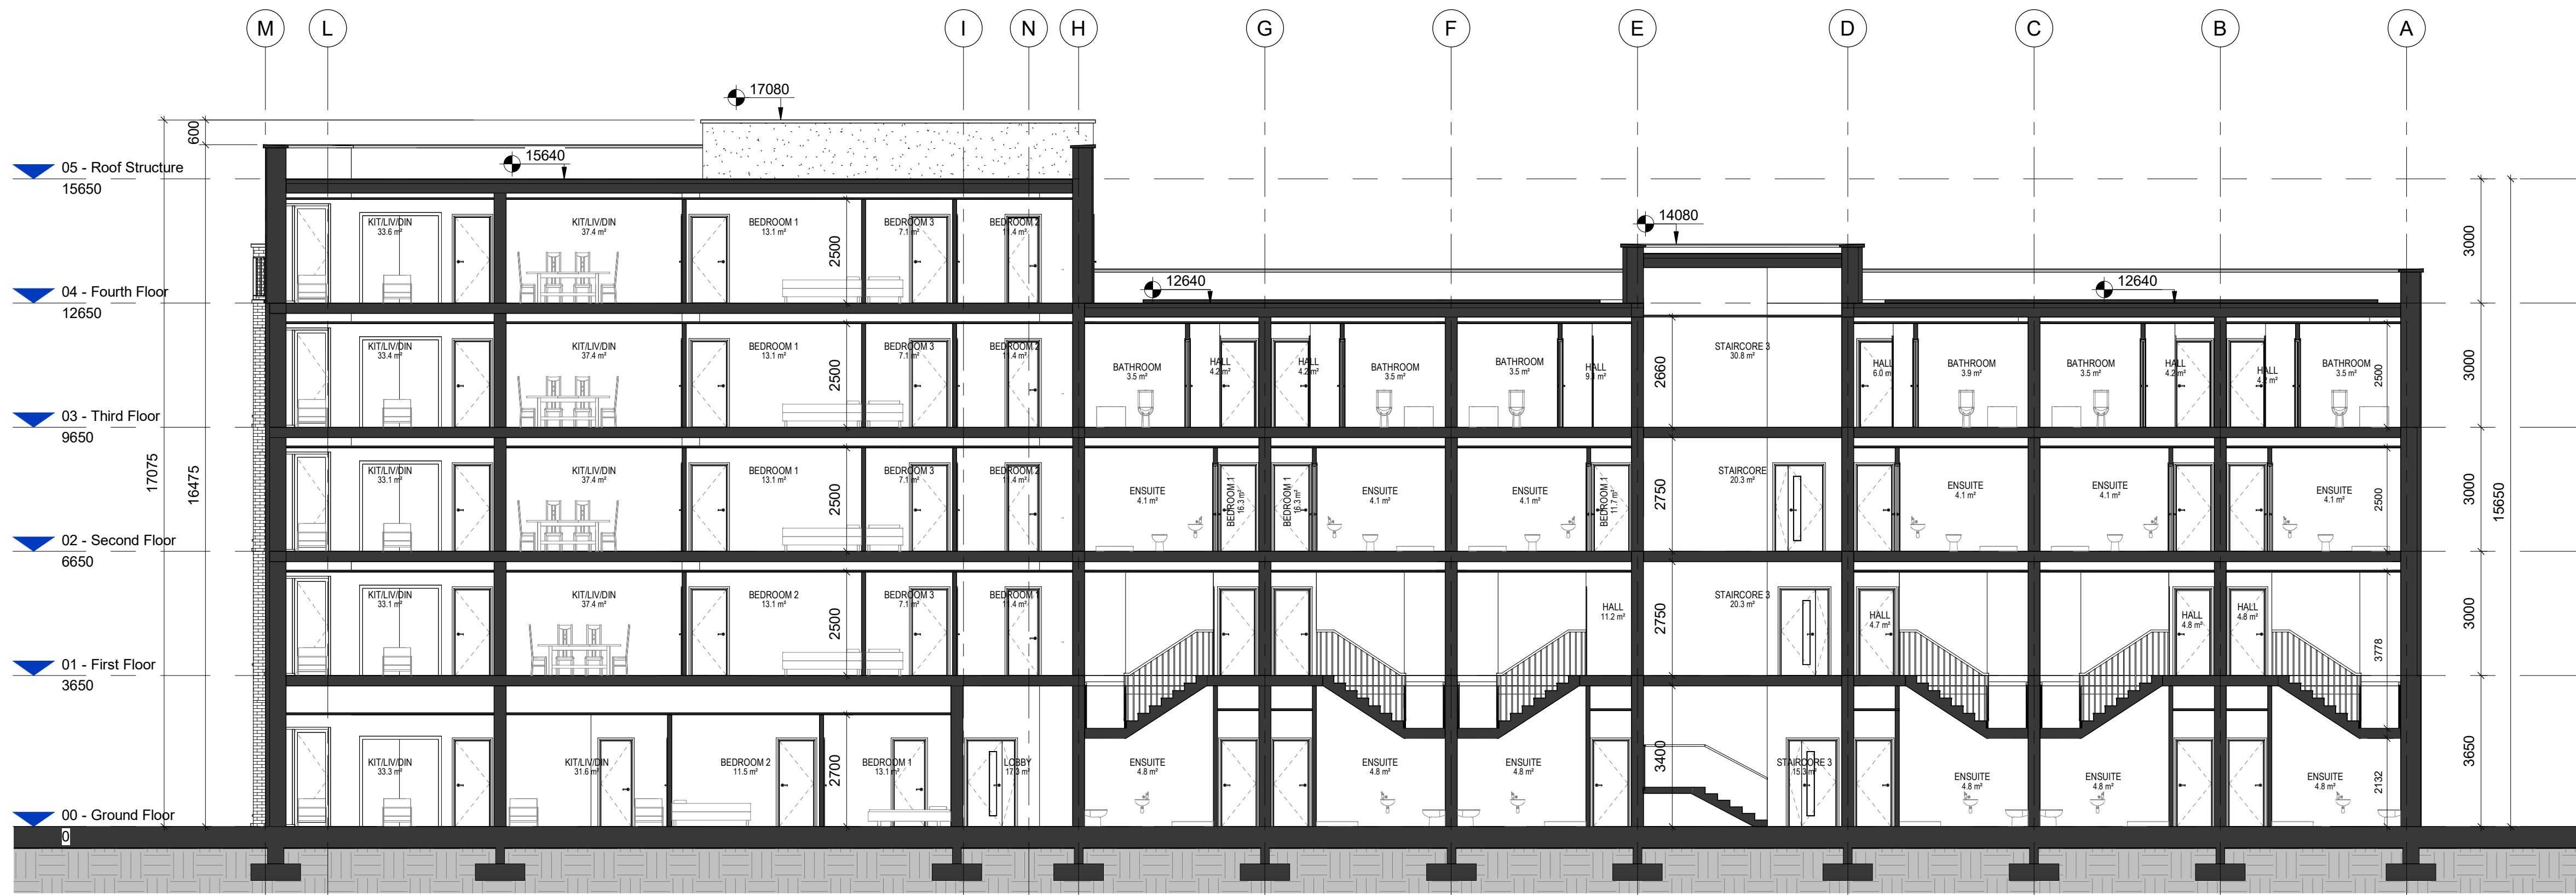

DESIGN INTENT DRAWING

1 Section AA'
1:100