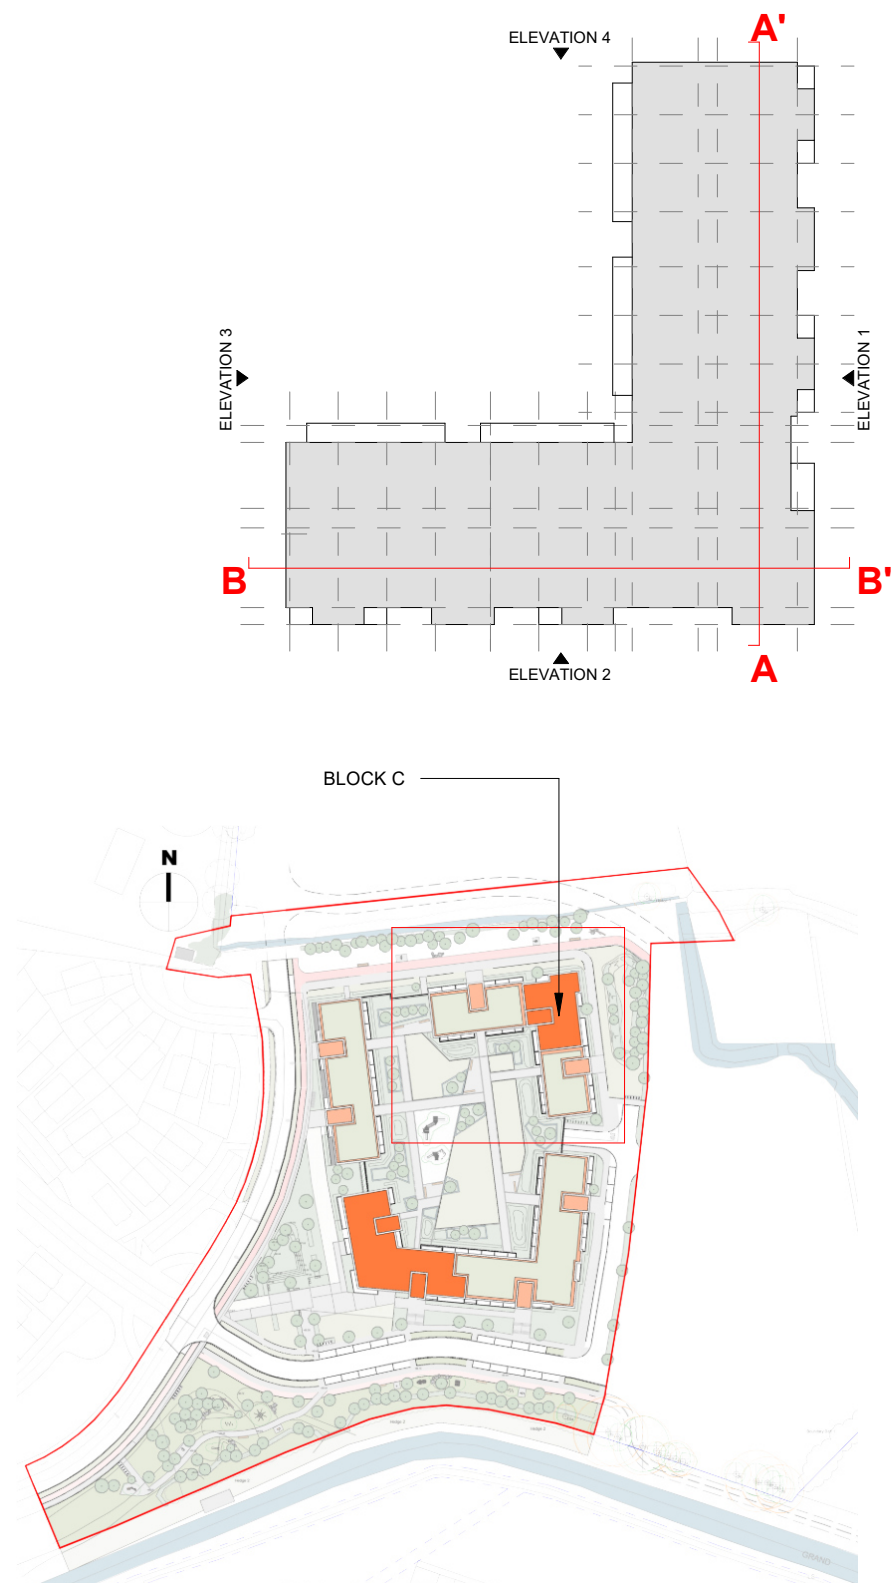

DESIGN INTENT DRAWING

1 Section AA'
1:100

2 Section BB'
1:100

Rev	Date	Description	Issued By
P01	06/12/2022	Planning Issue	

Project Stage
PLANNING

Client:
Westar Homes Limited

Project:
Residential @ Finlay Park
Finlay Park, Naas, Co. Kildare

Drawing Title:
Zone 1 - Duplex Block C - Sections

Drawn	Checked	Paper Size	Scale	Date
VM	BB	A1	As indicated	06/12/2022

Project No.	Drawing No.	Classification	Revision
PE17019	2068		P01

File Name
PE17019-CWO-01-ZZ-DR-A-2068