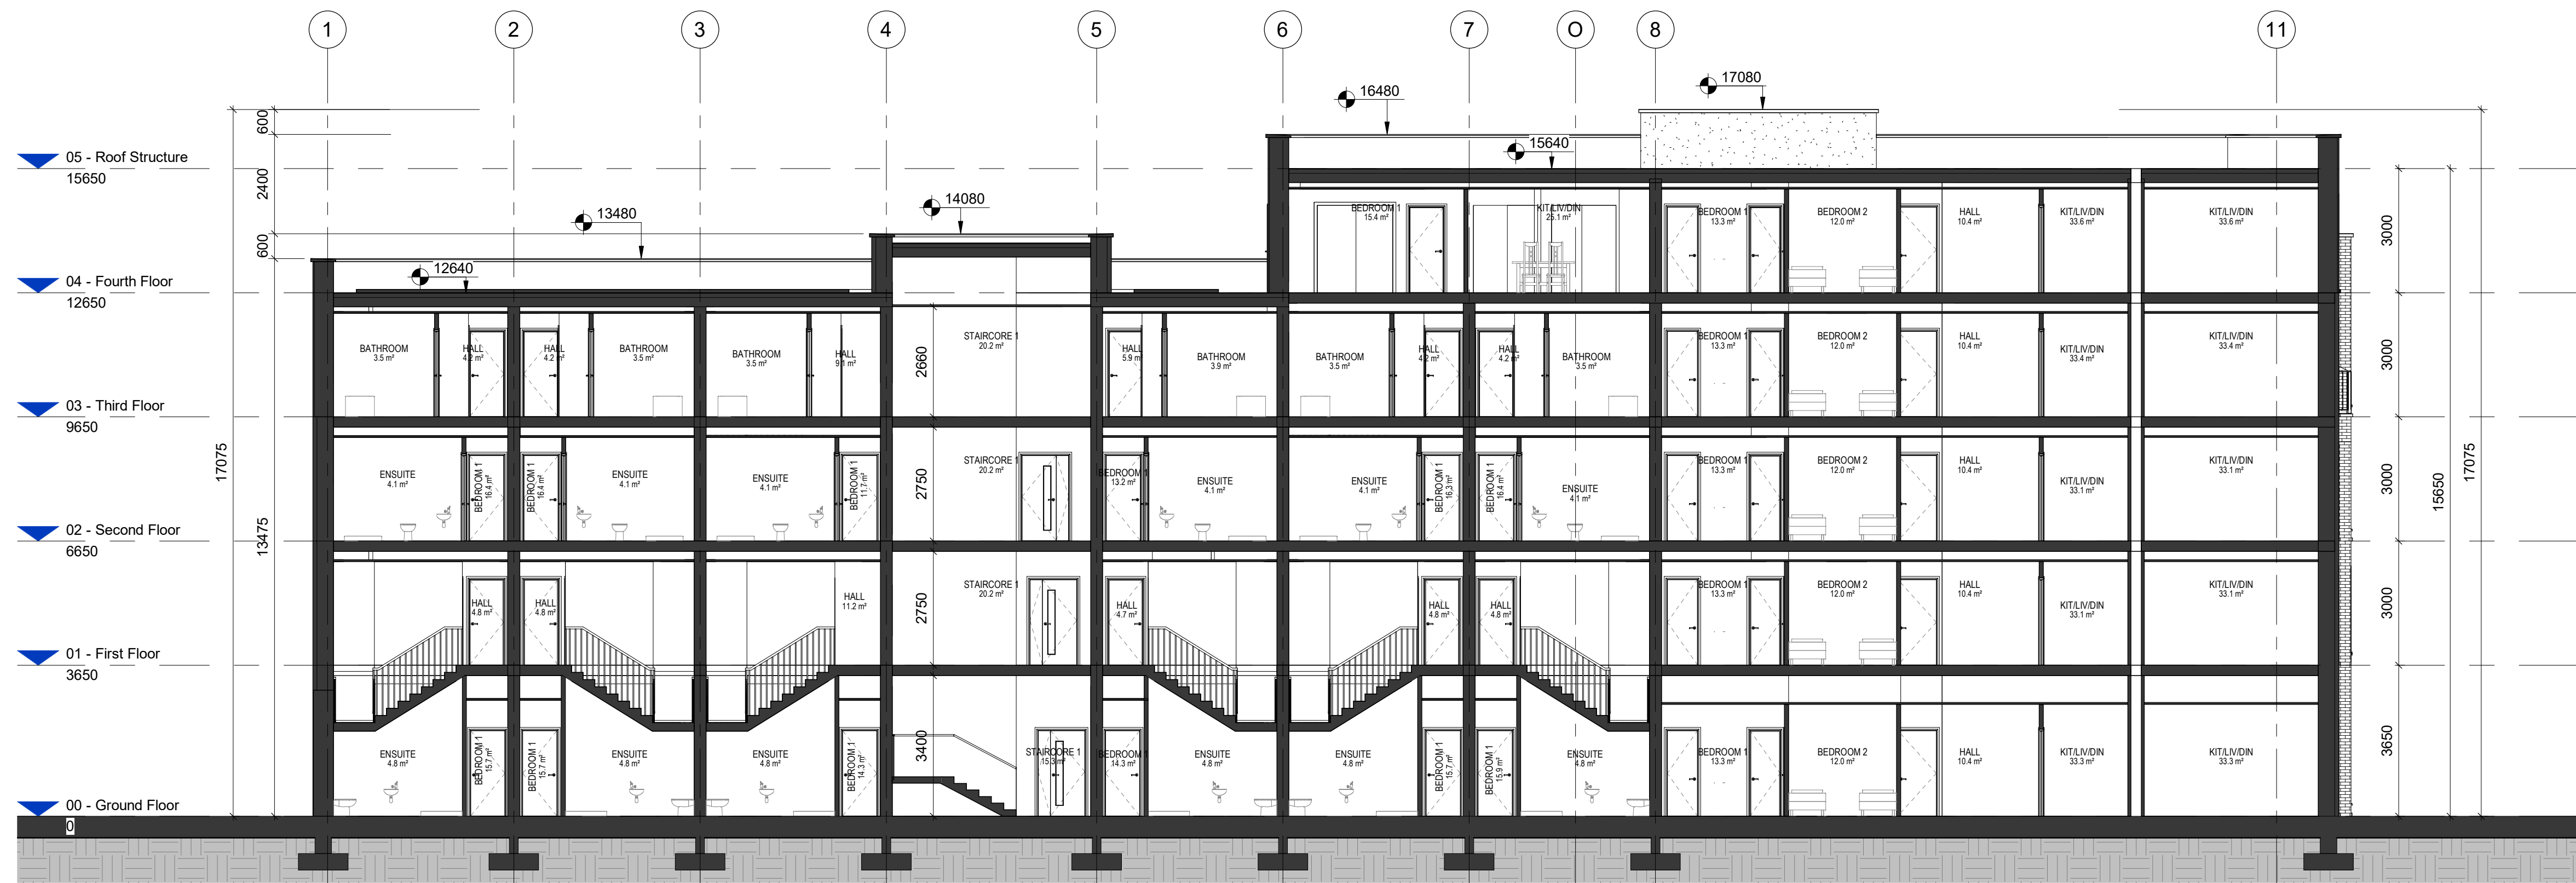

2 Section BB'
1:100

Rev	Date	Description	Issued By
P01	06/12/2022	Planning Issue	

Project Stage
PLANNING

Client:
Westar Homes Limited

Project:
Residential @ Finlay Park
Finlay Park, Naas, Co. Kildare

Drawing Title:
Zone 1 - Duplex Block C - Sections

Drawn	Checked	Paper Size	Scale	Date
VM	BB	A1	As indicated	06/12/2022

Project No.	Drawing No.	Classification	Revision
PE17019	2068		P01

File Name
PE17019-CWO-01-ZZ-DR-A-2068

Status:
Suitable for planning

No.1 Sarsfield Quay, Dublin 7, D07 R9FH
t: 01 518 0170 e: admin@cwoarchitects.ie
Dublin | Cork | Galway | London | UK & Europe +
www.cwoarchitects.ie