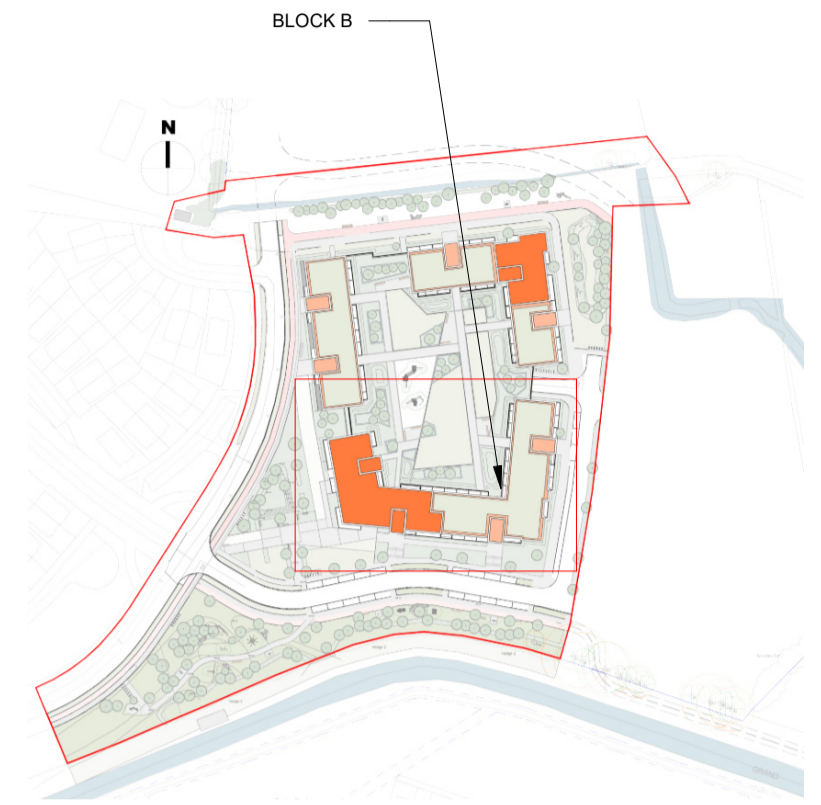

DESIGN INTENT DRAWING

Rev	Date	Description	Issued By
P01	06/12/2022	Planning Issue	

Project Stage
PLANNING

Client:
Westar Homes Limited

Project:
Residential @ Finlay Park
Finlay Park, Naas, Co. Kildare

Drawing Title:
Zone 1 - Apart - Block B - 4th & Roof Plan

Drawn	Checked	Paper Size	Scale	Date
VM	BB	A1	As indicated	06/12/2022
Project No.	Drawing No.	Classification	Revision	
PE17019	2042		P01	

File Name:
PE17019-CWO-01-ZZ-DR-A-2042

Status:
Suitable for planning