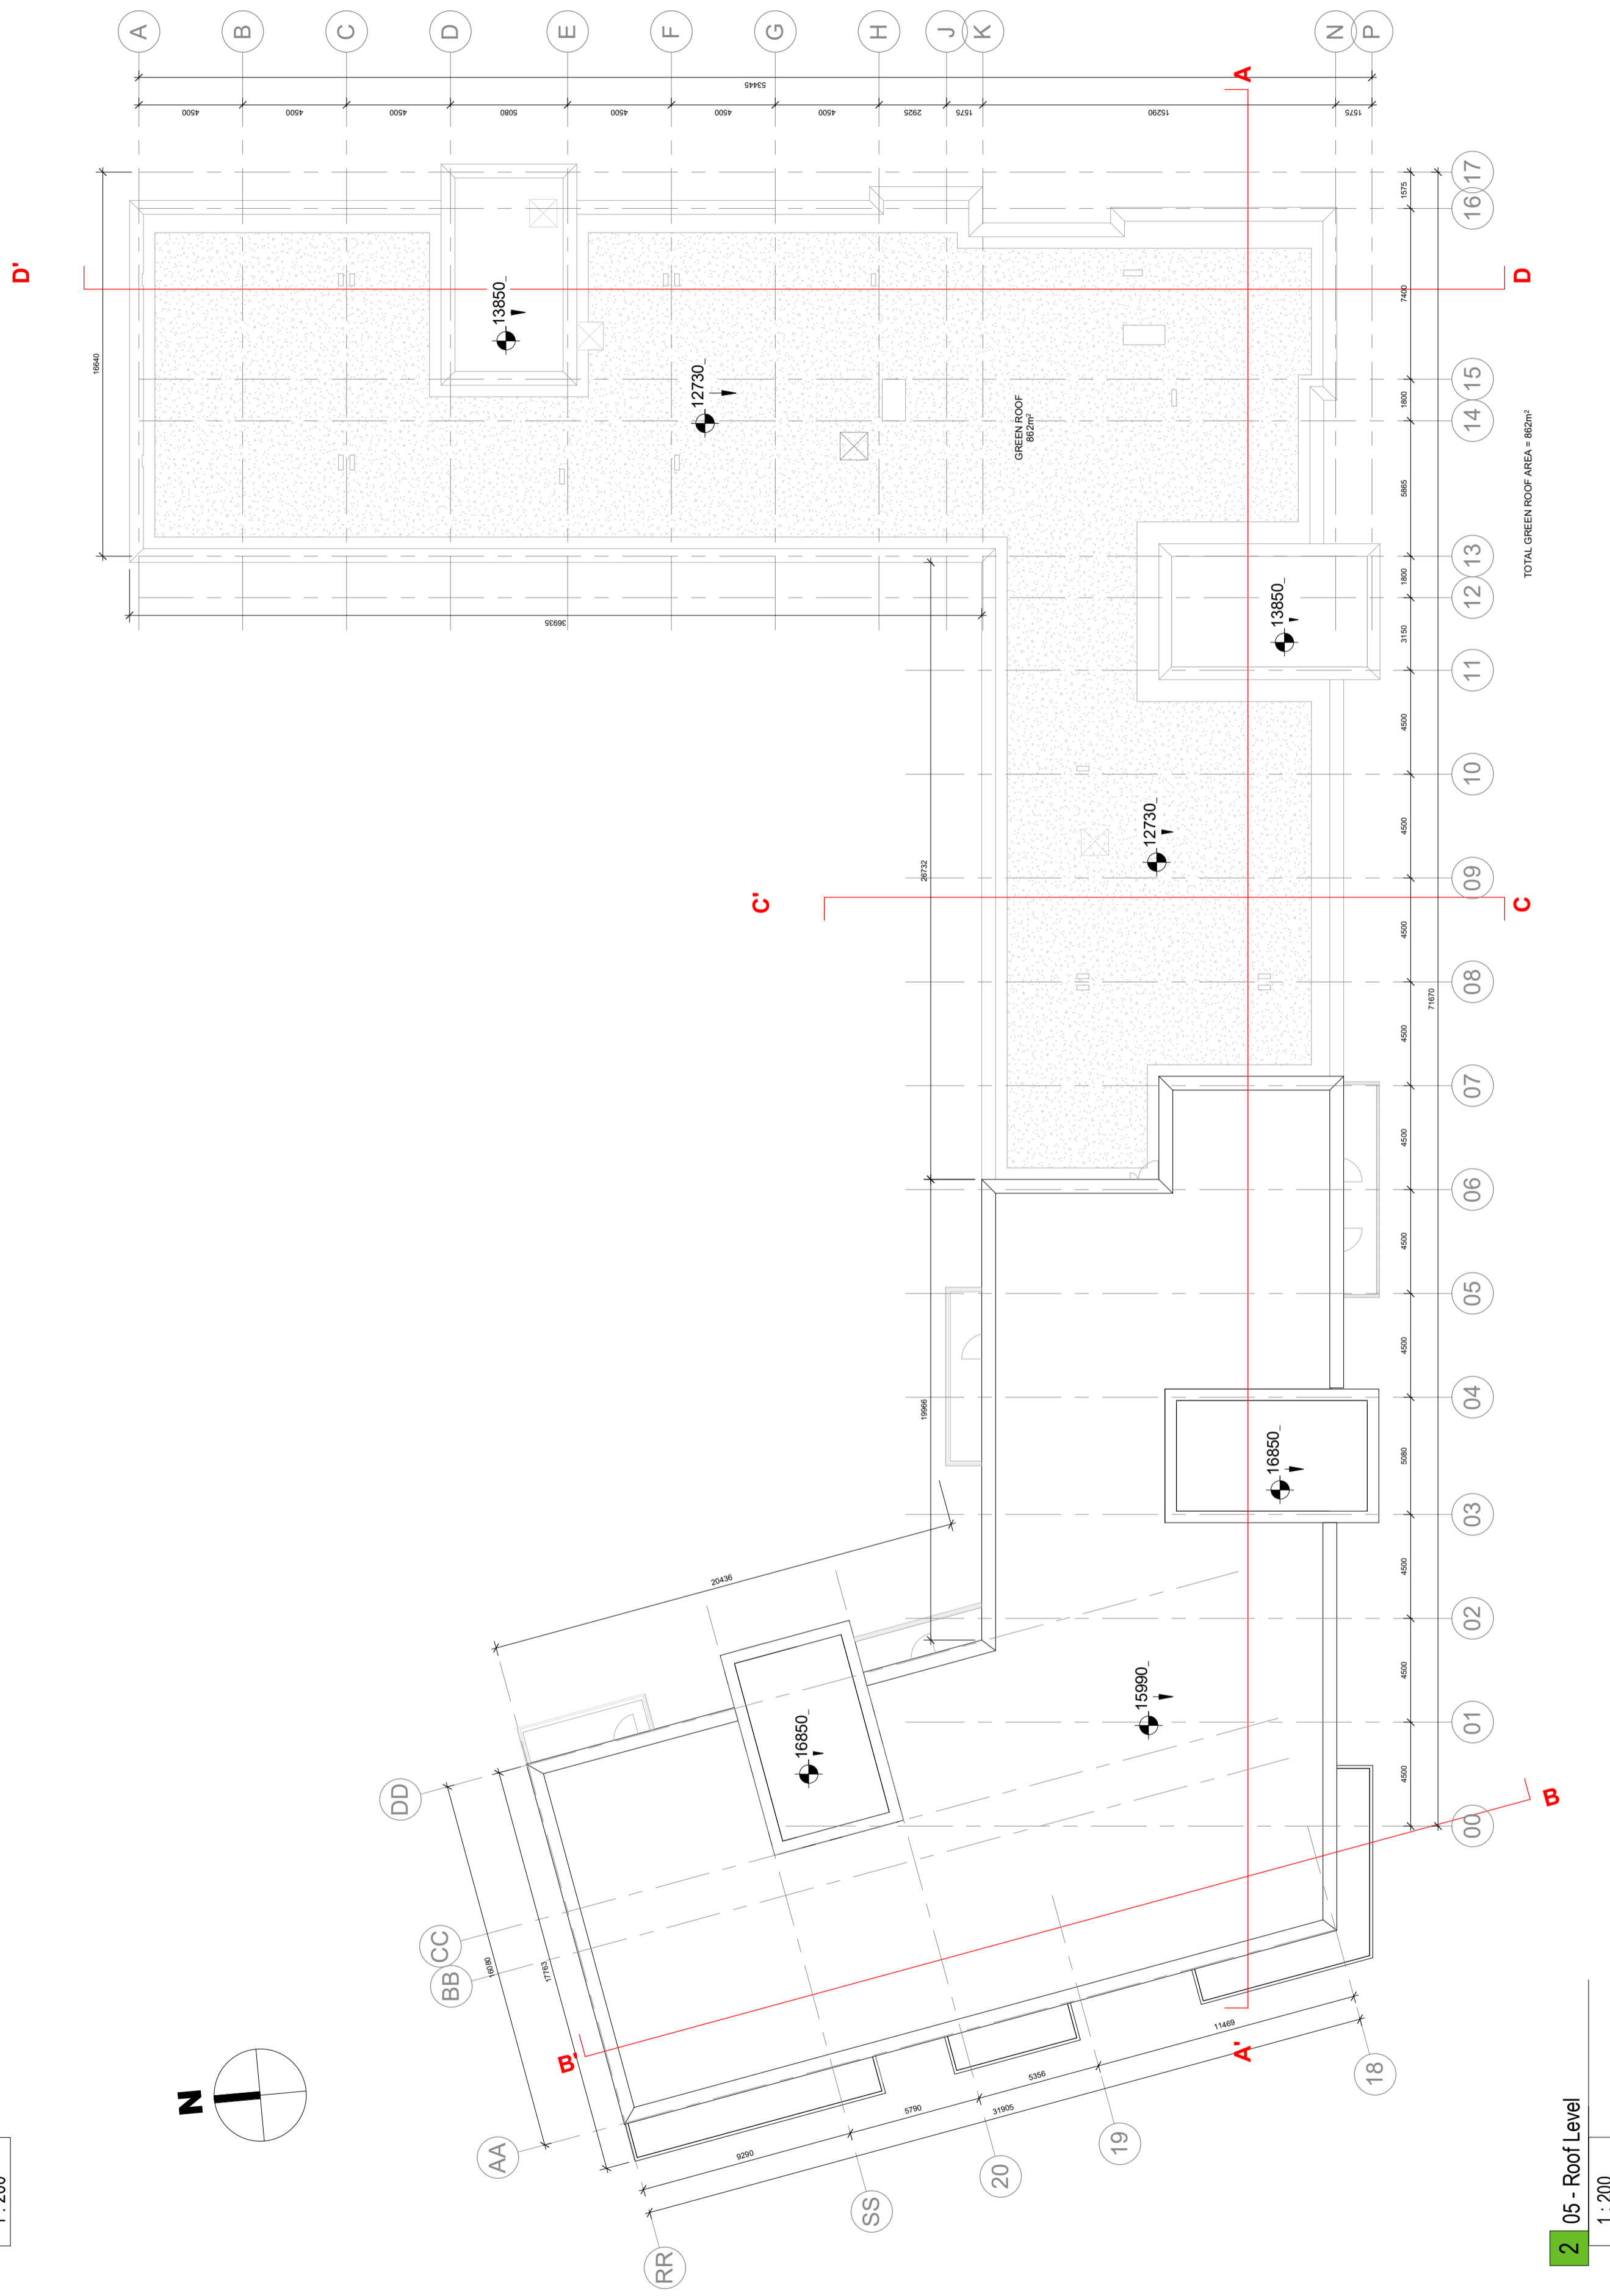

DESIGN INTENT DRAWING

Rev	Date	Description	Issued By
P01	06/12/2022	Planning Issue	

Project Stage
PLANNING

Client:
Westar Homes Limited

Project:
Residential @ Finlay Park
Finlay Park, Naas, Co. Kildare

Drawing Title:
Zone 1 - Apart - Block B - 4th & Roof Plan

Drawn	Checked	Paper Size	Scale	Date
VM	BB	A1	As indicated	06/12/2022
Project No.	Drawing No.	Classification	Revision	
PE17019	2042		P01	

File Name:
PE17019-CWO-01-ZZ-DR-A-2042

Status:
Suitable for planning