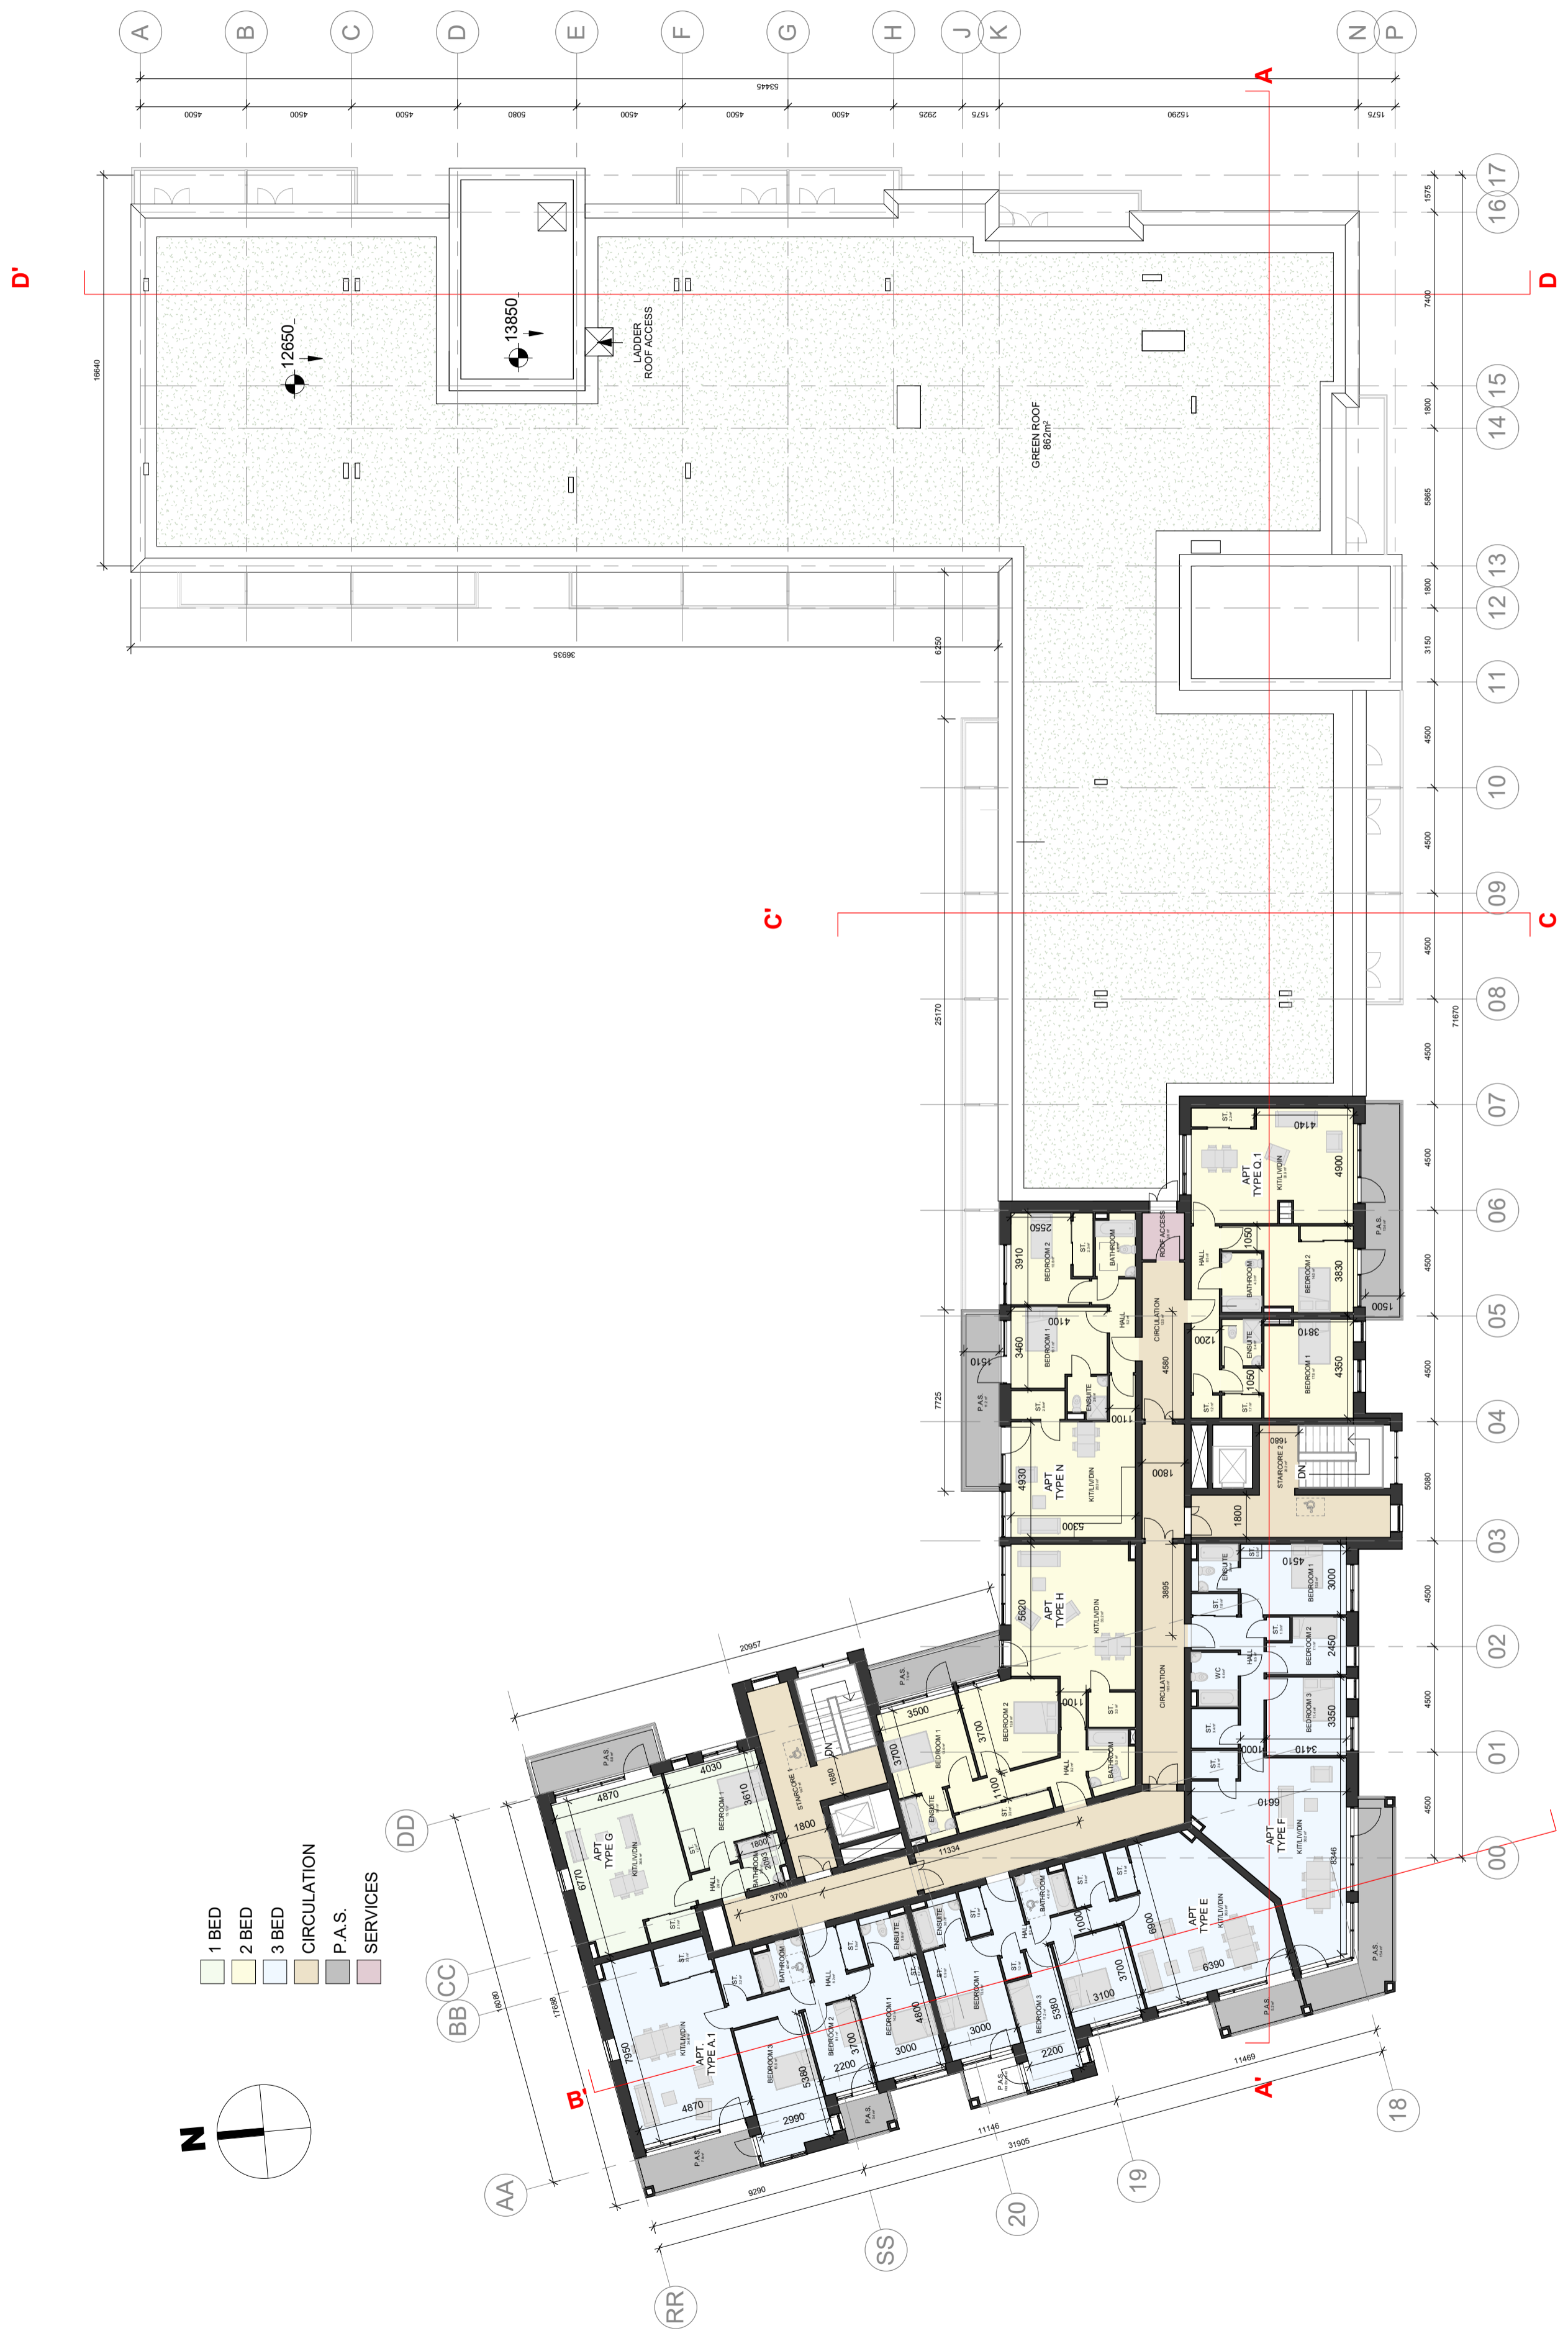

DESIGN INTENT DRAWING

Rev	Date	Description	Issued By
P01	06/12/2022	Planning Issue	

Project Stage
PLANNING

Client:
Westar Homes Limited

Project:
Residential @ Finlay Park
Finlay Park, Naas, Co. Kildare

Drawing Title:
Zone 1 - Apart - Block B - 4th & Roof Plan

Drawn	Checked	Paper Size	Scale	Date
VM	BB	A1	As indicated	06/12/2022
Project No.	Drawing No.	Classification	Revision	
PE17019	2042		P01	

File Name:
PE17019-CWO-01-ZZ-DR-A-2042

Status:
Suitable for planning