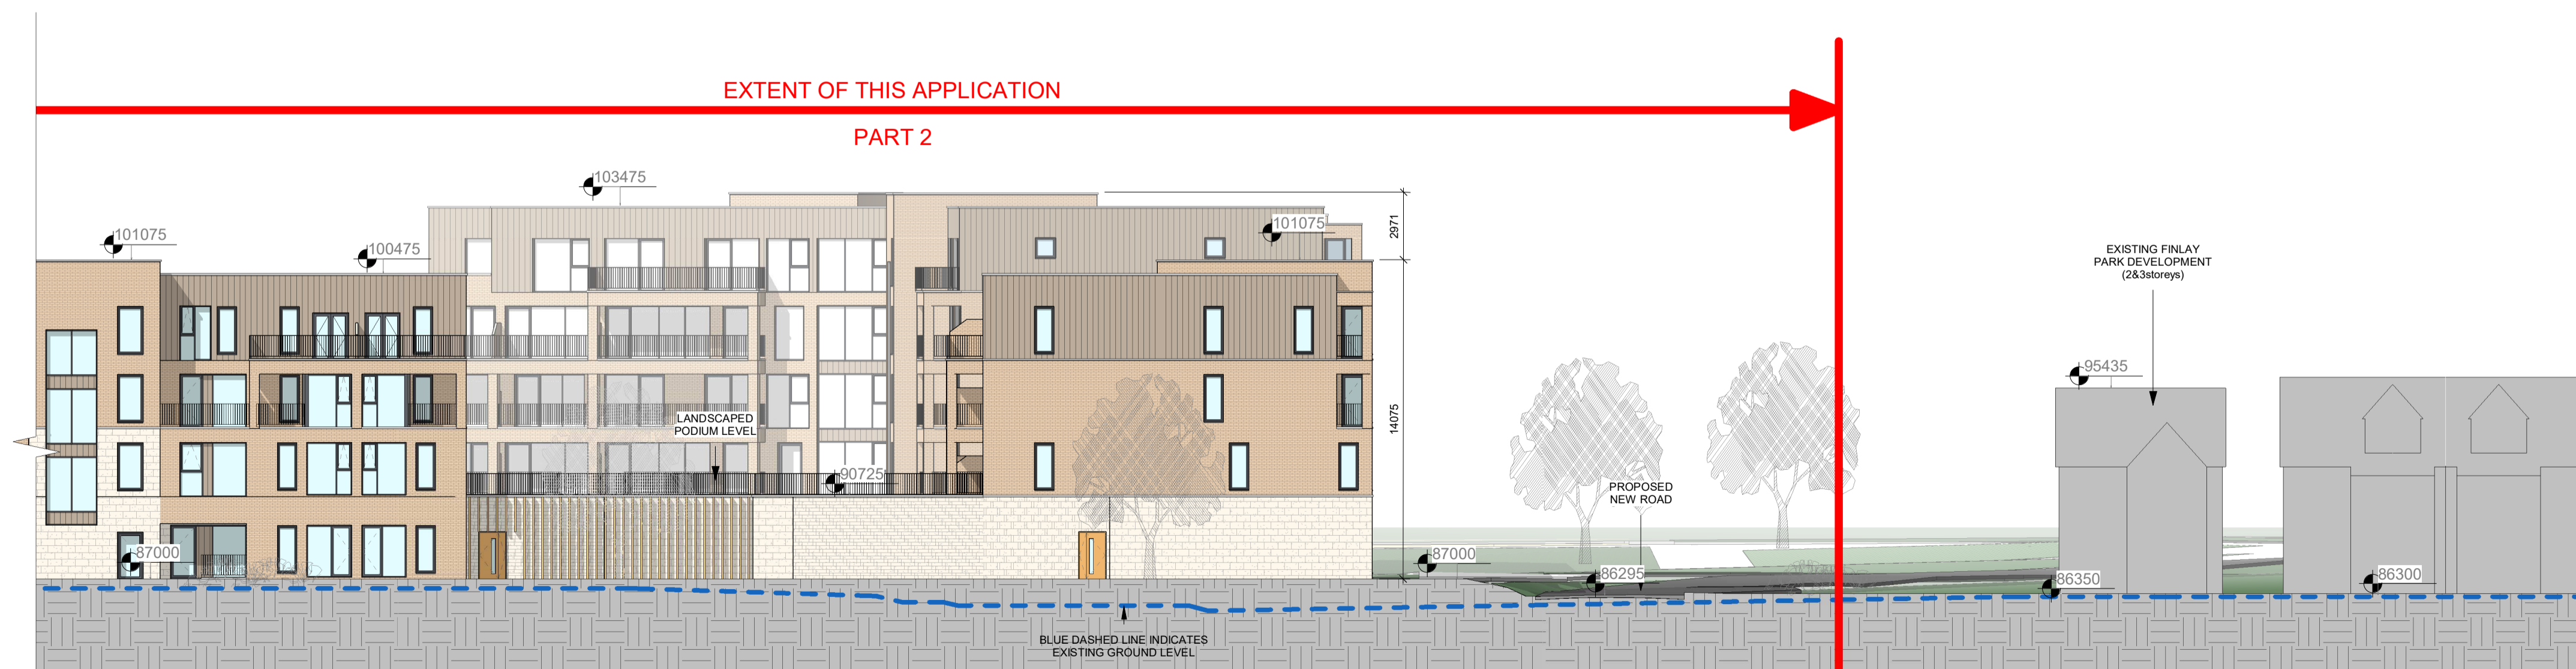

DESIGN INTENT DRAWING

1 Contextual Section B-B
1 : 500

2 Contextual Section B-B - Part 1
1 : 200

3 Contextual Section B-B - Part 2
1 : 200

Rev	Date	Description	Issued By
P01	06/12/2022	Planning Issue	

PLANNING

Client:
Westar Homes Limited

Project:
Residential @ Finlay Park
Finlay Park, Naas, Co. Kildare

Drawing Title:
Proposed Site Section B-B'

Drawn	Checked	Paper Size	Scale	@A1	Date
VM	BB	A1	As indicated		06/12/2022
Project No.	Drawing No.	Classification	Revision		
PE17019	0117		P01		